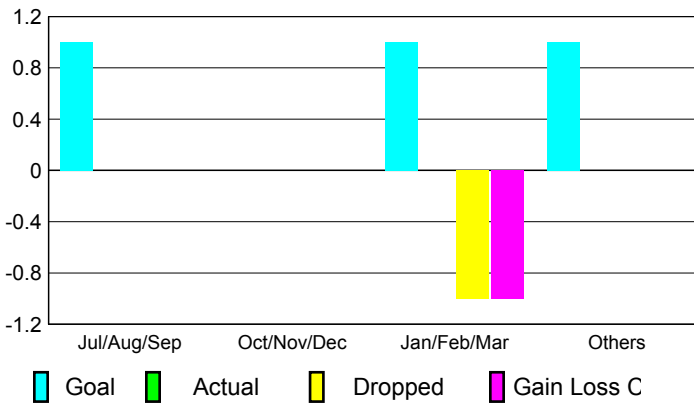

2009-2010 GMT Quarterly Report for District (or Undistricted) **District 201V2**

GMT: **Anthony 'Tony' J Benbow**

Location: **AUSTRALIA**

GMT CA: **7**

CLUBS

Club Results
2009-2010

Clubs
2008-2009

Month	New Club Goal	Actual New Clubs	Actual Dropped Clubs	Gain/Loss of Clubs	Gain/Loss of Clubs
Jul/Aug/Sep	1	0	0	0	0
Oct/Nov/Dec	0	0	0	0	0
Jan/Feb/Mar	1	0	-1	-1	0
Apr/May/June	1	0	0	0	0
Totals	3	0	-1	-1	0

Club Results 2009-2010

Goal, New, Dropped, Gain/Loss

Comparison of Club Gain/Loss

Current Year Compared to the Previous Year

YTD Status Quo Clubs 2009-2010

Status Quo Clubs Compared to Status Quo Members

MEMBERSHIP

Membership Results
2009-2010

Membership
2008-2009

Month	Net Memb Goal	Actual New Memb	Actual Dropped Memb	Gain/Loss of Memb	Gain/Loss of Memb
Jul/Aug/Sep	26	55	-34	21	-2
Oct/Nov/Dec	6	47	-27	20	4
Jan/Feb/Mar	10	35	-24	11	-4
Apr/May/June	20	46	-44	2	-13
Totals	62	183	-129	54	-15