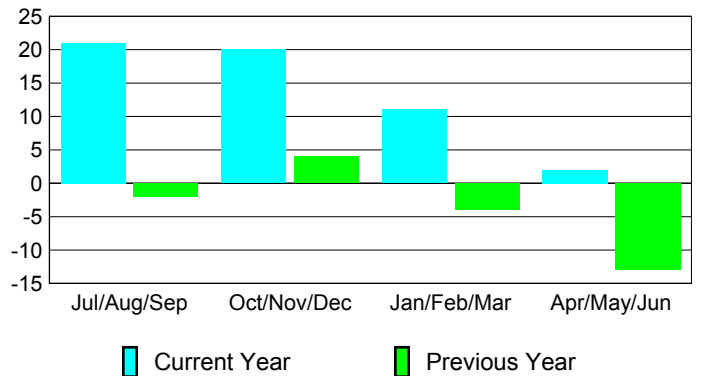

Membership Results
2009-2010

Membership
2008-2009

Month	Net Memb Goal	Actual New Memb	Actual Dropped Memb	Gain/Loss of Memb	Gain/Loss of Memb
Jul/Aug/Sep	26	55	-34	21	-2
Oct/Nov/Dec	6	47	-27	20	4
Jan/Feb/Mar	10	35	-24	11	-4
Apr/May/June	20	46	-44	2	-13
Totals	62	183	-129	54	-15

Membership Results 2009-2010

Goal, New, Dropped, Gain/Loss

Comparison of Membership Gain/Loss

Current Year Compared to the Previous Year

Gender Comparison 2009-2010

Jul/Aug/Sep

Oct/Nov/Dec

Jan/Feb/Mar

Apr/May/June

Male

Female