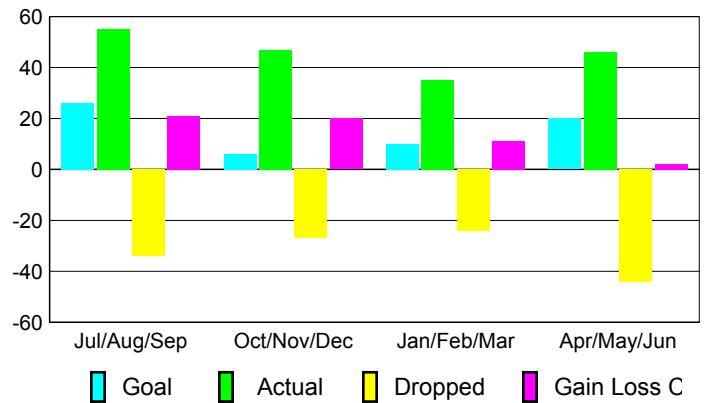

Membership Results 2009-2010

Goal, New, Dropped, Gain/Loss

Comparison of Membership Gain/Loss

Current Year Compared to the Previous Year